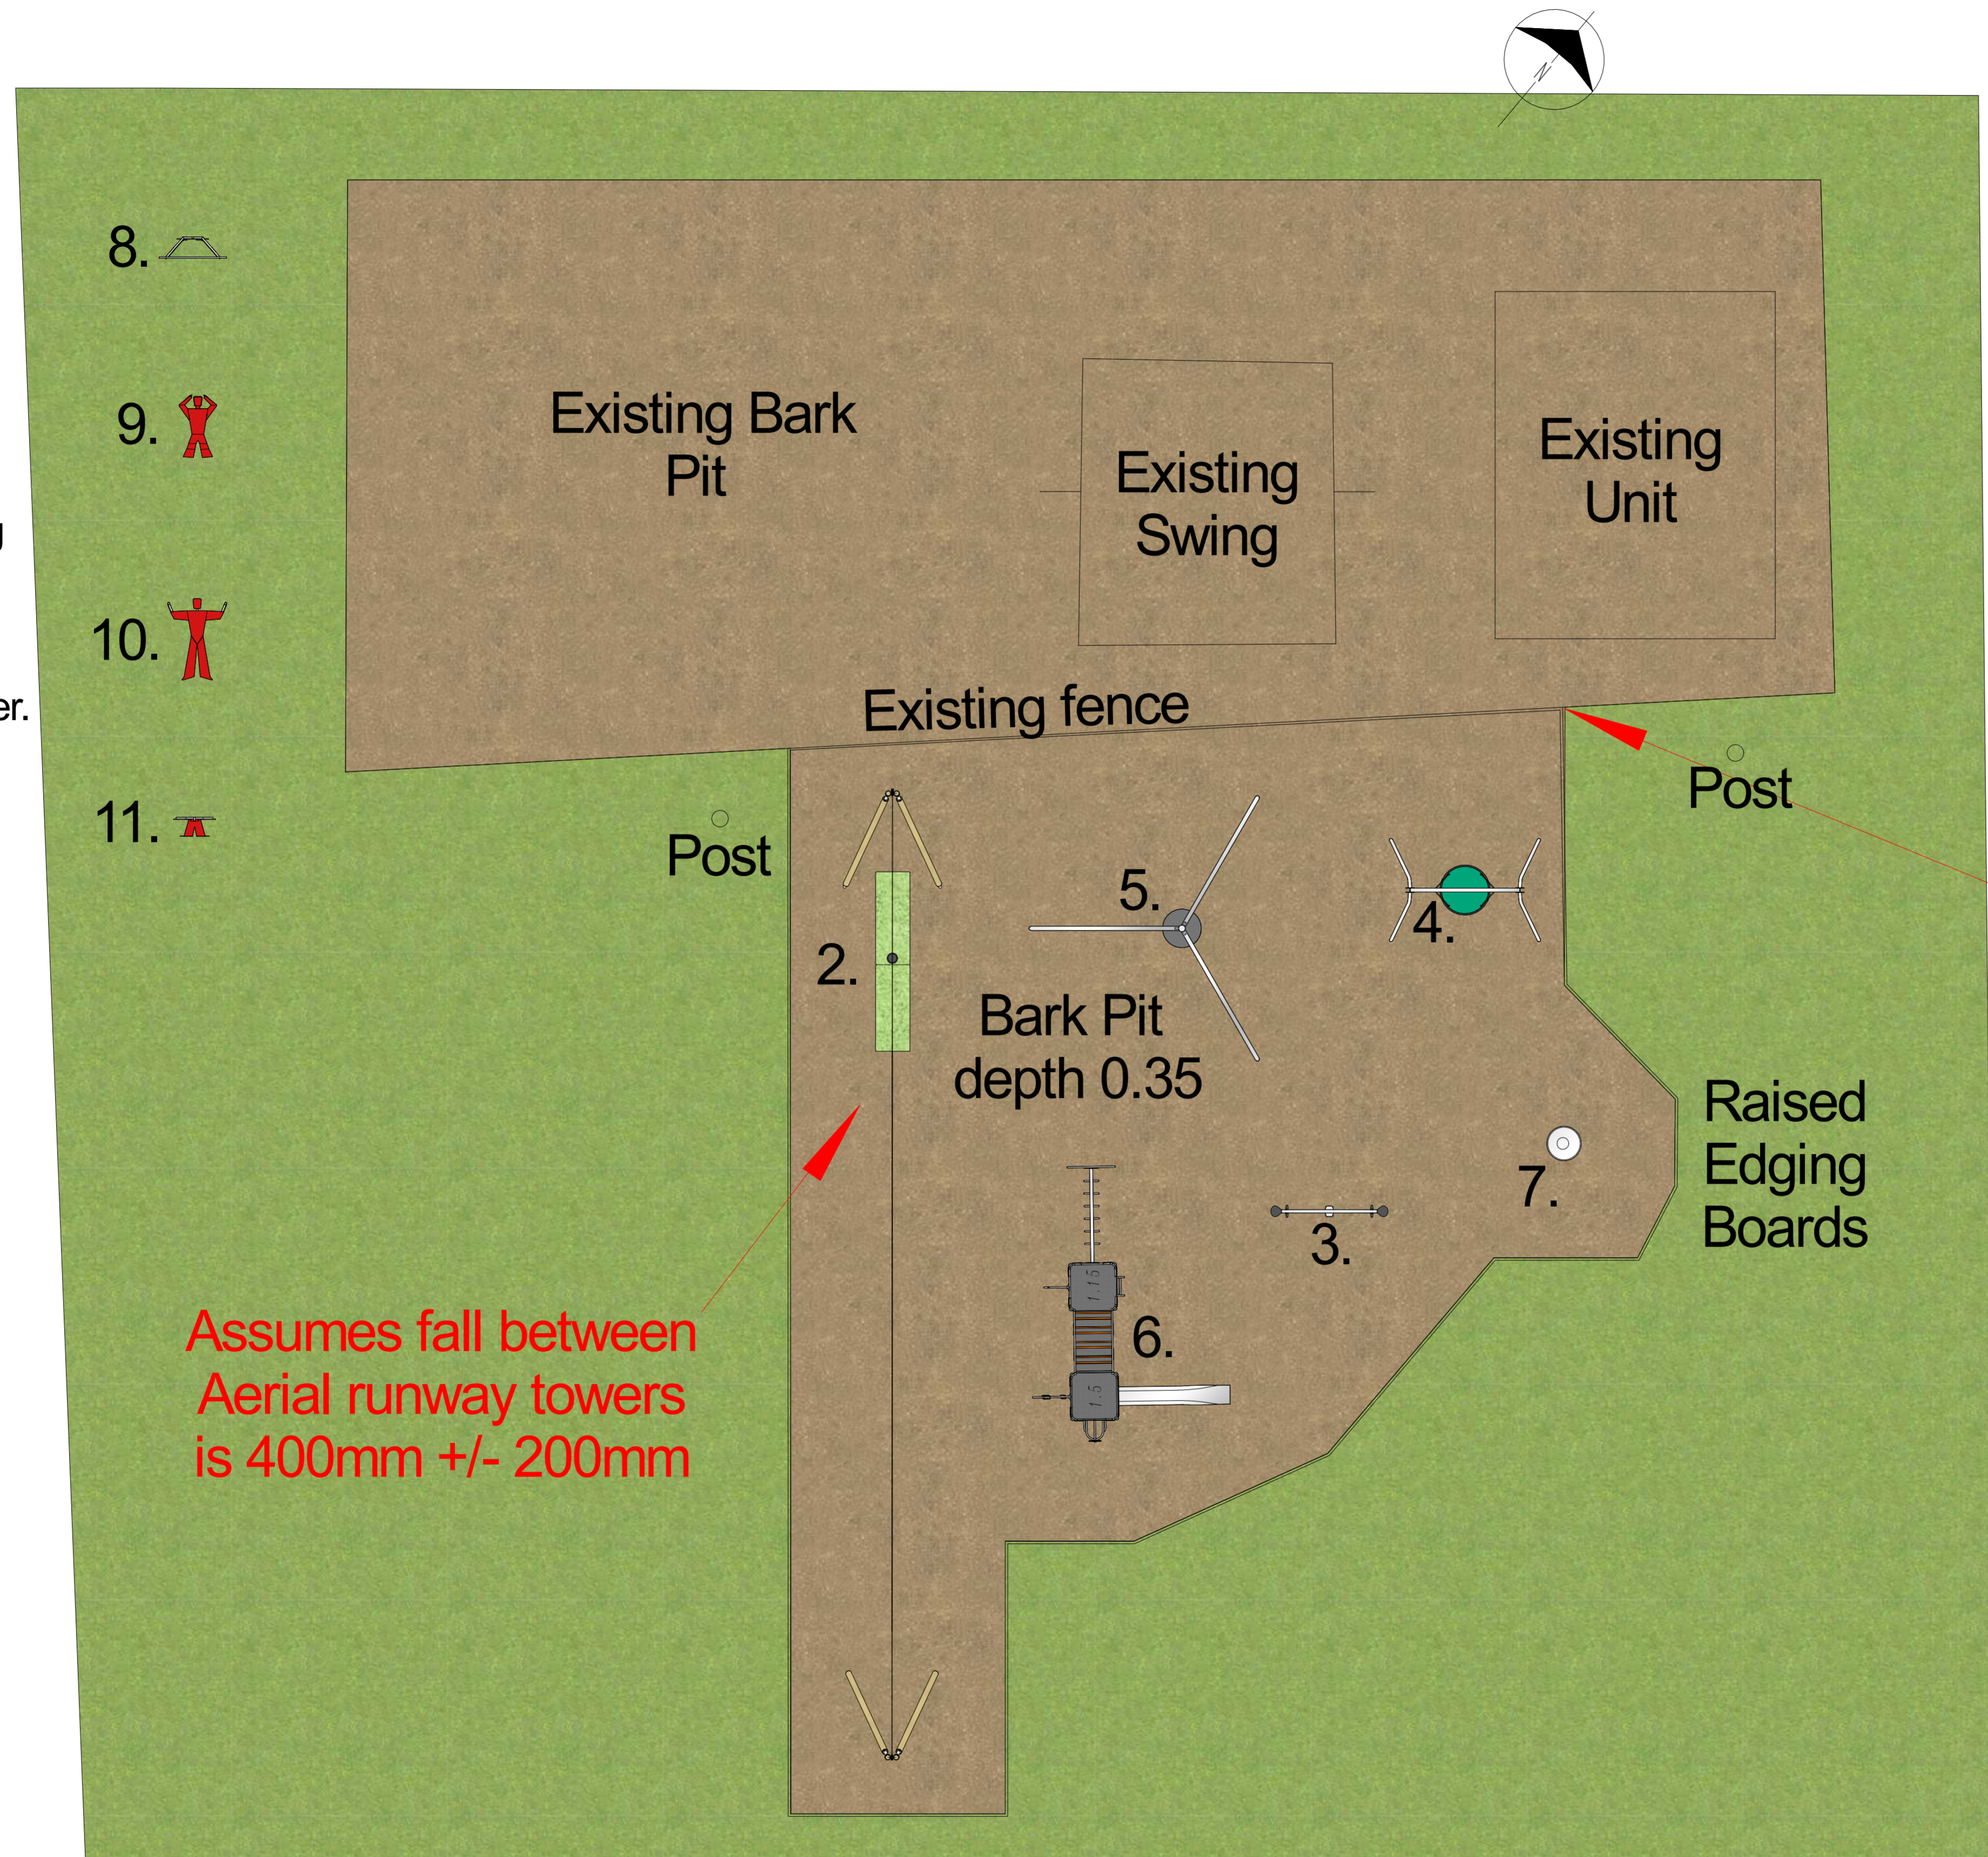

Lumphanan Committee - Lumphanan Play Park

Exact location of Training Buddies (8 - 11) to be decided by the client. Recommended positioning minimum 25m away from children's play area or separated from children's play area by a physical barrier.

Assumes fall between Aerial runway towers is 400mm +/- 200mm

Existing gate to be removed prior to playdale installation

CLIENT APPROVAL

NAME	
SIGNATURE	
DATE	

Playdale
Playgrounds

www.playdale.co.uk

All plans are to scale unless otherwise stated. Artists impressions are provided as a visual only and may not accurately represent the layout of the finished site. All plans, quotations and correspondence between Playdale and the addressee are to remain strictly confidential between those parties only. Playdale reserve the right to make modification in design and specification.